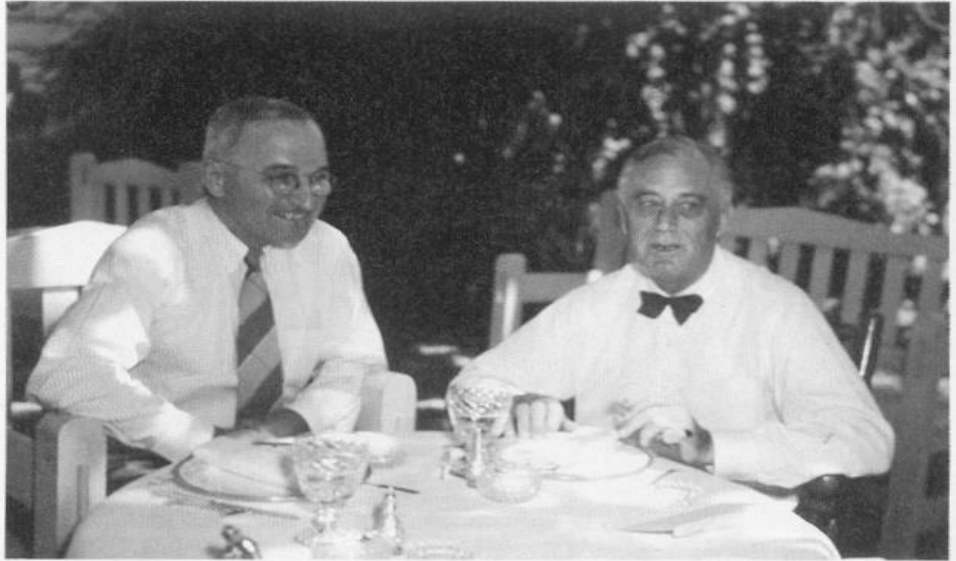

Beloved FDR dies; Truman steps in

Warm Springs, Georgia, Apr. 12

A shocked nation is in mourning tonight for Franklin Delano Roosevelt. The President died this afternoon at the "Little White House" in this small Georgia town. Vice President Harry S. Truman was on Capitol Hill when the President died. He was rushed to the White House, where he offered his condolences to Mrs. Roosevelt before he was sworn in as the 32nd President of the United States.

Doctors say Roosevelt passed away at 3:35 p.m., two hours after he suffered a cerebral hemorrhage. Grace Tully, his private secretary, said, "The shock was unexpected and the actuality of the event was outside belief." In recent days, Roosevelt appeared to be recuperating from the stresses of war and the Yalta Conference. His pulse was normal when Commander Howard Bruenn examined him this morning. In the afternoon, Roosevelt was sitting for a portrait by Elizabeth Shoumatoff, who had been introduced by his long-time friend, Lucy Mercer Rutherford. She was with Roosevelt when he slumped in his chair.

After Mrs. Roosevelt was informed of her husband's death, she said, "I am more sorry for the people of this country and of the world than I am for ourselves." When Truman asked the First Lady what he could do for her, she replied, "Is there anything we can do for you? You are the one in trouble now."